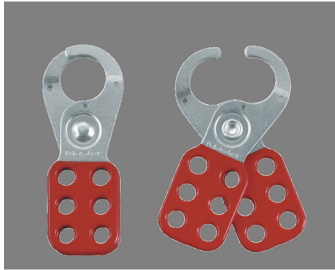

## SAFETY LOCKOUT - MA 420

ma\_420.png

Rating: Not Rated Yet

**Price**

Price Each:\$5.59

[Ask a question about this product](#)

### Description

The Master Lock No. 420 Steel Safety Lockout Hasp features a 1 in (25mm) inside jaw diameter and can hold up to six padlocks. Ideal for lockout by multiple workers at each lockout point, the hasp keeps equipment inoperative while repairs or adjustments are made. Control cannot be turned on until last worker's padlock is removed from hasp.